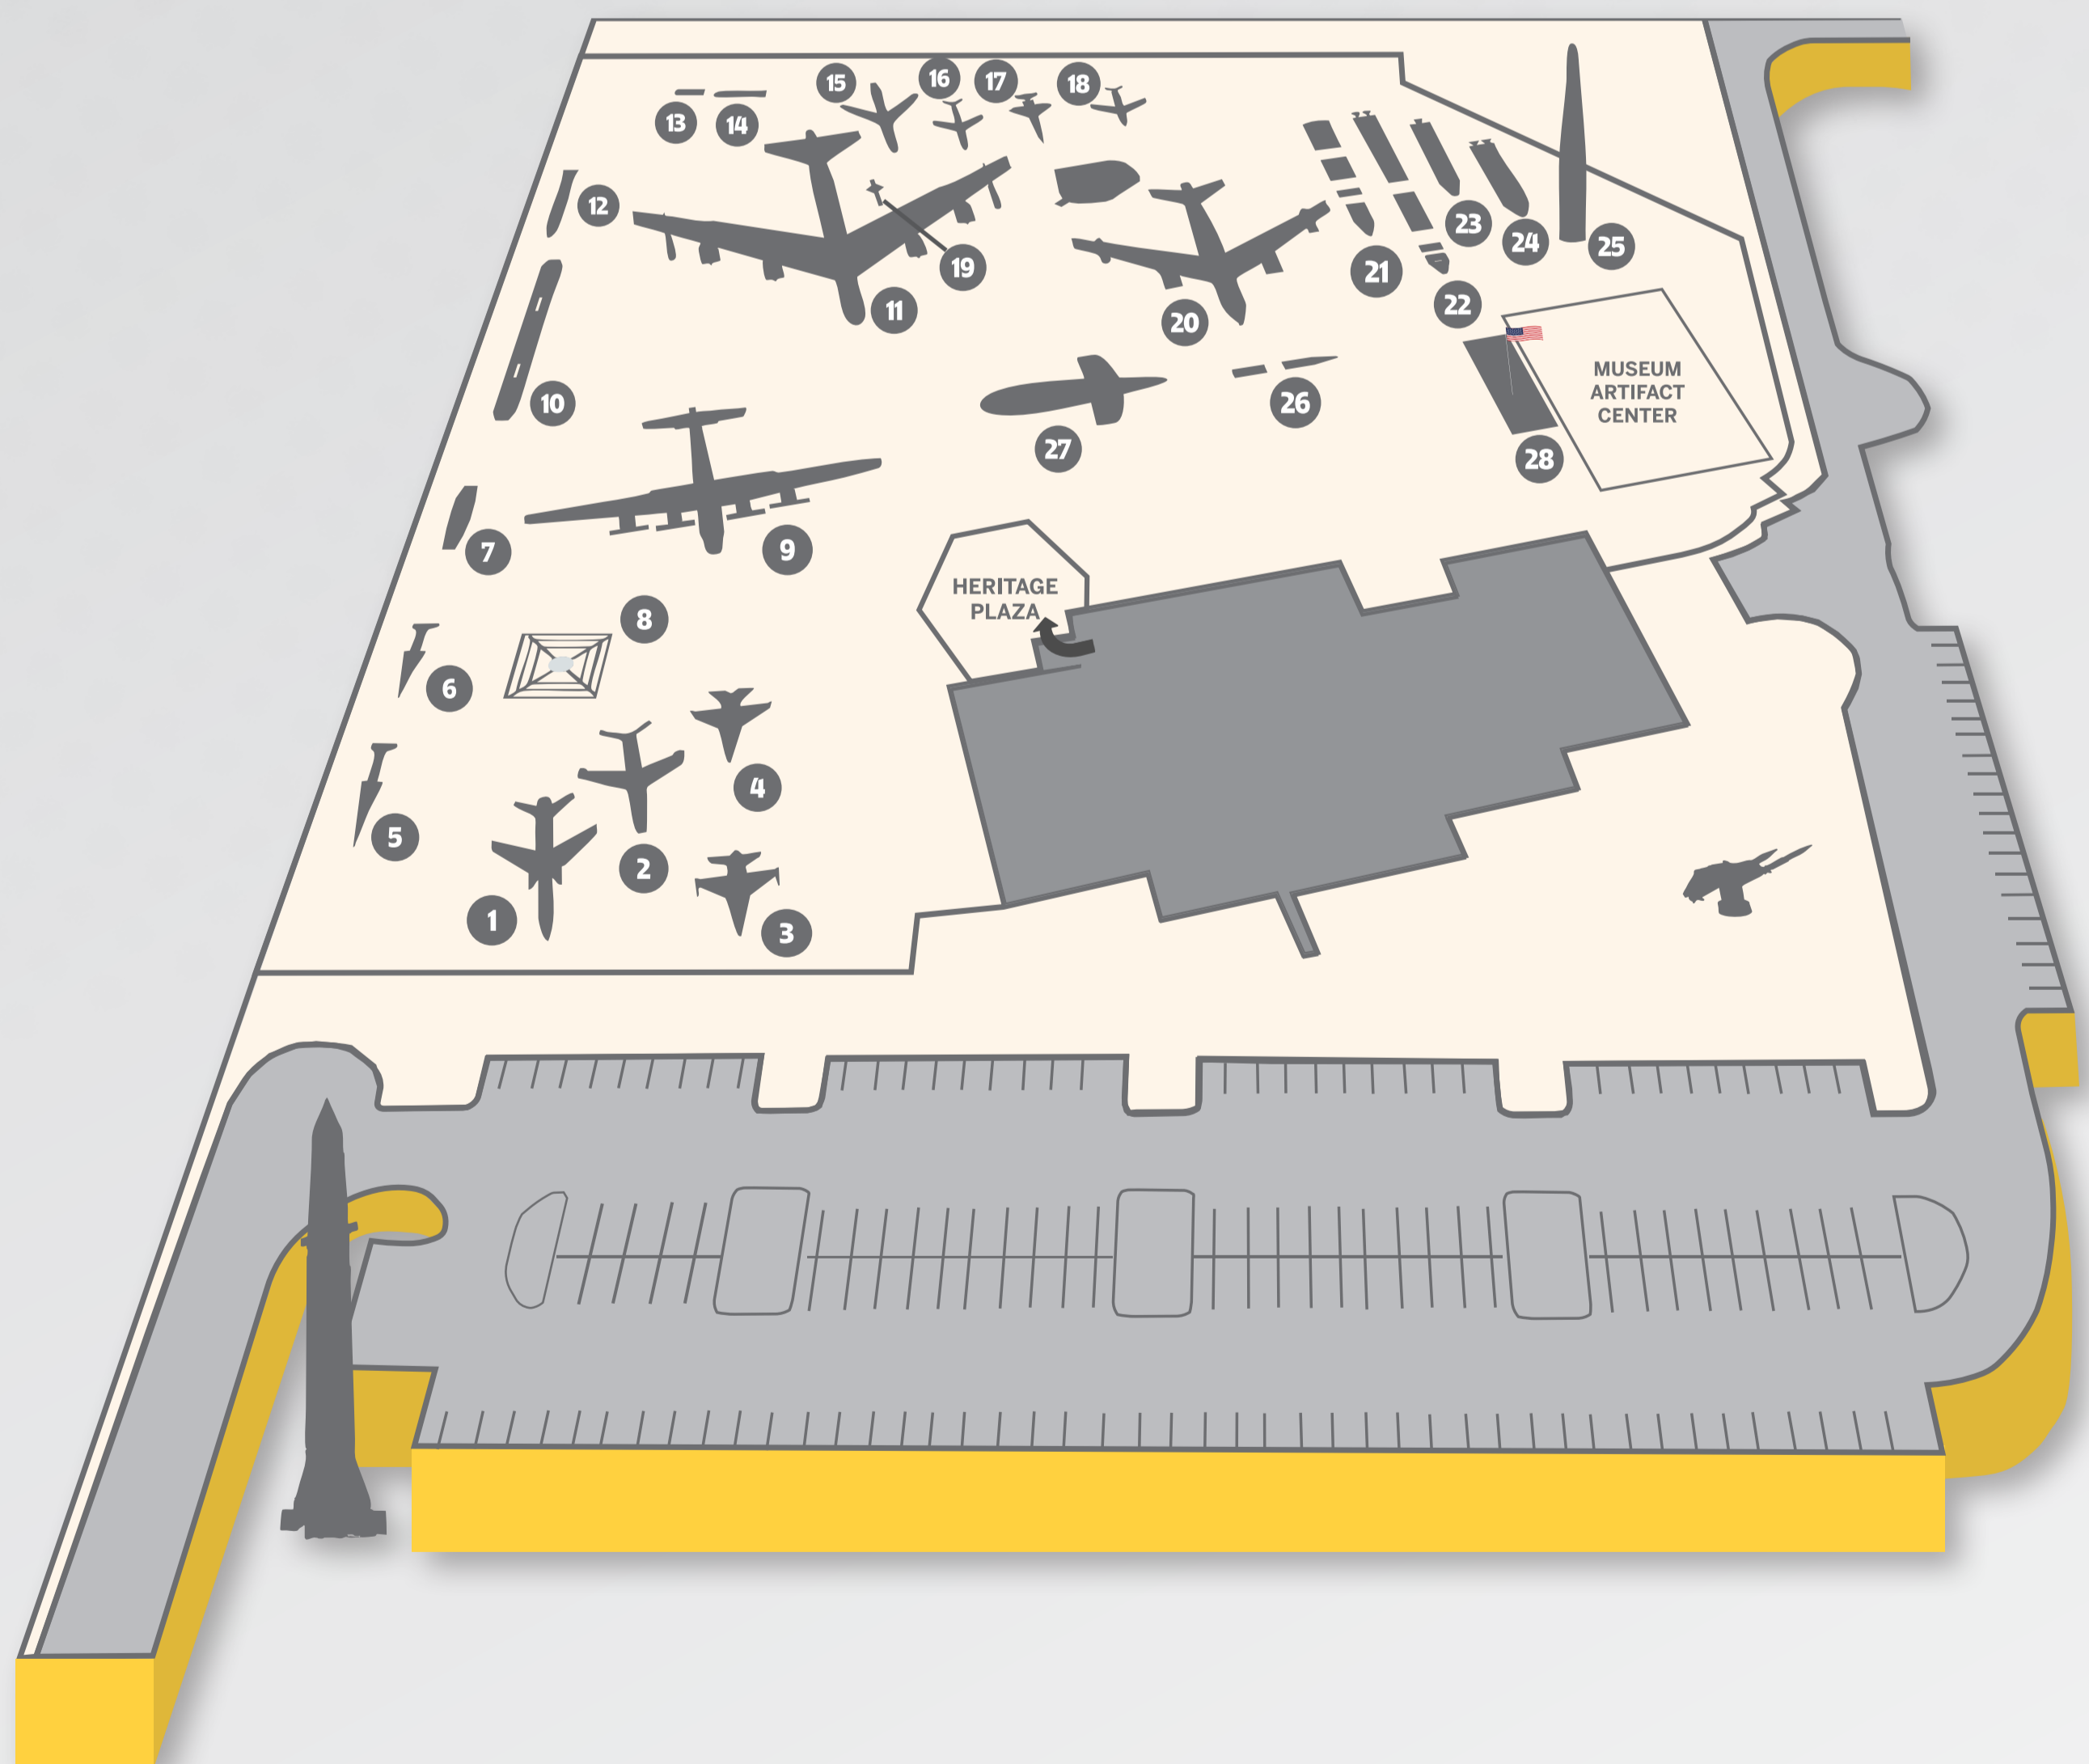

MUSEUM MAP

MUSEUM MAP KEY

- | | | | |
|---------------------------|-------------------------|------------------------------|---------------------------|
| 1. Periodic Hall | 8. Fat Man & Little Boy | 15. Little Albert's Lab | 22. Entergy Classroom |
| 2. Pioneers of the Atom | 9. Hiroshima & Nagasaki | 16. Nuclear By Mail | 23. ANS Theater |
| 3. WW II | 10. Cold War | 17. Nuclear Waste Transport | 24. Terrier Missile |
| 4. Critical Assembly | 11. Heritage Park | 18. Energy Encounter | 25. Redstone Missile |
| 5. Manhattan Project | 12. Nuclear Medicine | 19. Uranium Cycle | 26. Beryllium 9 Sculpture |
| 6. Trinity & Its Legacy | 13. Radiation 101 | 20. The Dark Cube | Museum Store |
| 7. Temporary Exhibit Hall | 14. Atomic Pop Culture | 21. Charles Loeber Classroom | Restrooms |

HERITAGE PARK MAP

HERITAGE PARK MAP KEY

- | | | | |
|---------------------------|---------------------------|-------------------------|----------------------------|
| 1. F-105 | 8. Trinity Tower Replica | 15. Snark Missile | 22. Titan Rocket |
| 2. A-7 | 9. B-29 | 16. Mace Missile | 23. Jupiter Missile |
| 3. F-16 | 10. Atomic Cannon | 17. Bomarc Missile | 24. Thor Missile |
| 4. MiG-21 | 11. B-52 | 18. Matador Missile | 25. Minuteman |
| 5. SA-2 Guideline Missile | 12. B-58 Hustler Fuel Pod | 19. Hound Dog Missile | 26. Polaris Missile |
| 6. Nike-Hercules Missile | 13. Mk53 Bomb | 20. B-47 Stratojet | 27. James K. Polk Sub Sail |
| 7. Honest John Launcher | 14. Mk17 Bomb | 21. Peacekeeper Missile | 28. Peacekeeper Memorial |